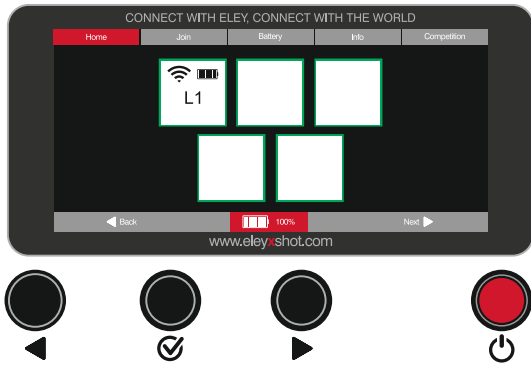

Experience multi-detail scoring
with the first portable, real-time
shot detection device.

Screen details

www.eleyxshot.com

CONNECT WITH ELEY, CONNECT WITH THE WORLD®

<p>1.</p> 	<p>2.</p> 
<p>Welcome Screen.</p>	<p>QR Code link to download the ELEY x-shot app.</p>
<p>3.</p> 	<p>4.</p> 
<p>QR Code link to connect the users device to the ELEY x-shot Wi-Fi hub.</p>	<p>Home screen: Camera status. See the icon identification section page 3 of this document.</p>
<p>5.</p> 	<p>6.</p> 
<p>Join screen: ELEY Wi-Fi hub name and password.</p>	<p>Battery screen: ELEY Wi-Fi hub and Camera battery status.</p>
<p>7.</p> 	<p>8.</p> 
<p>Info screen: Wi-Fi hub ID, Firmware version, Temperature inside the Wi-Fi hub, FCC Certification Number, IC Certification number, Wi-Fi configuration by country.</p>	<p>Competition screen: Displays the user name of the competitor linked to the competition running on the Wi-Fi hub, lane selection, score, X's, and time.</p>

9.

-  Menu item.
-  Camera
-  Camera Wi-Fi communication strength.
-  x-shot Wi-Fi hub battery charge.
- L1 Lane One.
-  Scroll left or right
-  Select or enter button
-  Power mode button

ELEY x-shot Wi-Fi hub Icon status.

10.

-  Camera awaiting command.
-  Battery charging status
-  Wi-Fi communication strength.
- 1 Camera lane identification.
-  Camera image in low-resolution mode.
-  Camera image in high-resolution mode.
-  Camera and Wi-Fi hub communication status.

ELEY x-shot Camera Icon status.

11.

- CM ID: Camera Global Unique Number.
- BB ID: ELEY x-shot Wi-Fi hub Unique Global ID.
- Version: Current Firmware Version.
- Temperature: Temperature inside the camera in degree's Celsius.
- FCC ID: FCC Certification Number.
- IC ID: IC Certification Number.